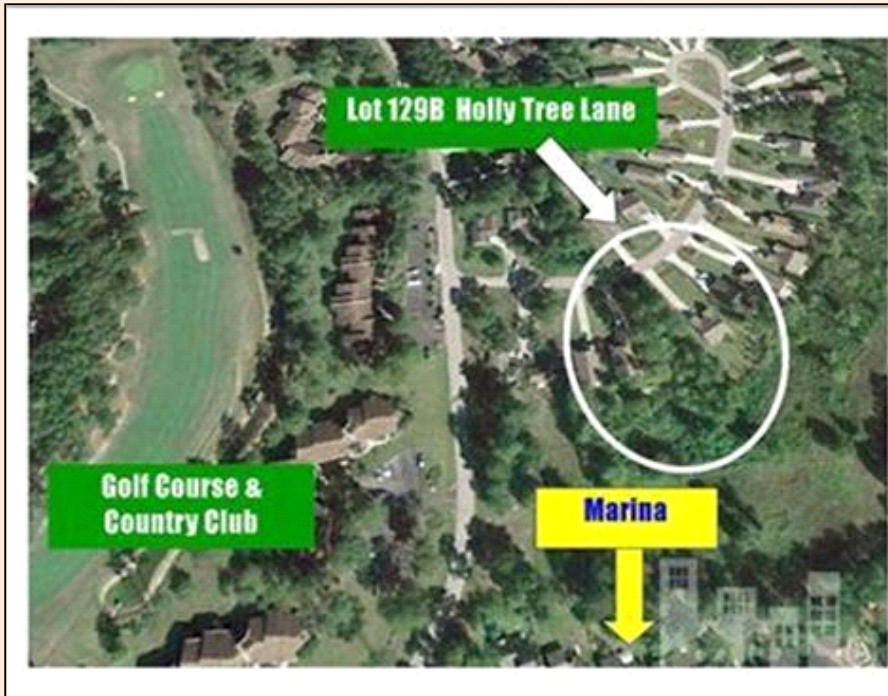

0 Holly Tree Lane (lot 129 B) Hampstead Home For Sale

NEW LOWER PRICE! Lot near golf and marina!!

PROPERTY DETAILS

Listing Price: \$36,500

Listing Address: 0 Holly Tree Lane (lot 129 B)
Hampstead
NC 28443

Full Baths: 0

Partial Baths: 0

Lot Size: .23 acres

QR Code:

On a SmartPhone?
Scan the QR code
to see this listing

PROPERTY DESCRIPTION

RECENT PRICE REDUCTION! Fantastic Price for Community with so many Amenities so close by! Located in GOLF COURSE Community of Belvedere - so close to Country Club, Golf, Pool, Marina and More! Take a look and call for more details!