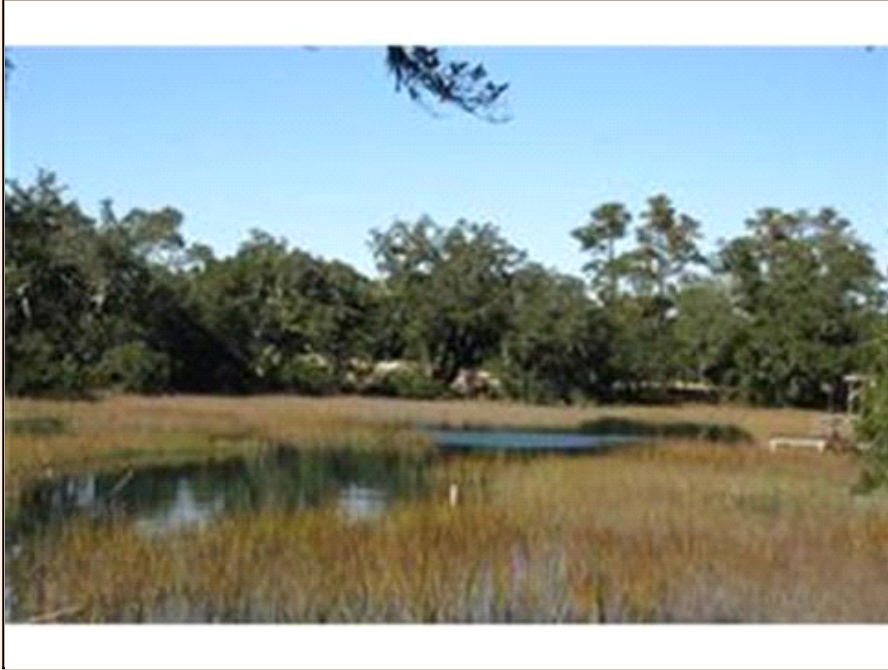

# 8037 Bald Eagle Ln (Waterfront+Golf Views!) Wilmington Home For Sale

WATERFRONT WITH HUGE PRICE REDUCTION!

## PROPERTY DETAILS

**Listing Price:** **\$289,000**

**Listing Address:** 8037 Bald Eagle Ln  
(Waterfront+Golf Views!)  
Wilmington NC 28411

**Full Baths:** 0

**Partial Baths:** 0

**Lot Size:** .45 Acre

**Style:** Waterfront Lot!

## PROPERTY DESCRIPTION

Price just slashed for quick sale!

Look over the Creek....to the Golf Course! Unique waterfront property in Porters Neck area. Approx. 1/2 acre lot on creek that leads to the Intracoastal Waterway! Have ICWW access and Golf views from back yard! Septic Permit is completed..Ready to Build!